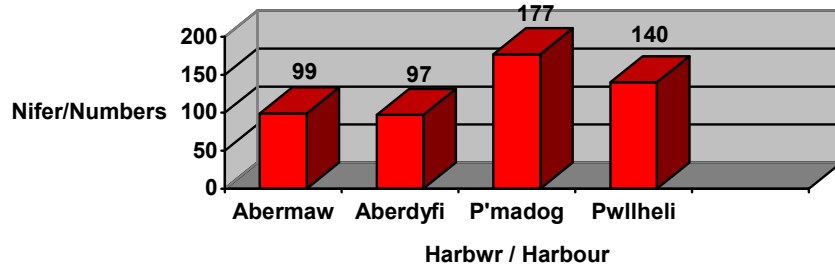

Darlun o ystadegau cychod ym mhob harbwr.

Analysis of boat statistics at each harbour.

Nifer o Gychod / Number of Boats